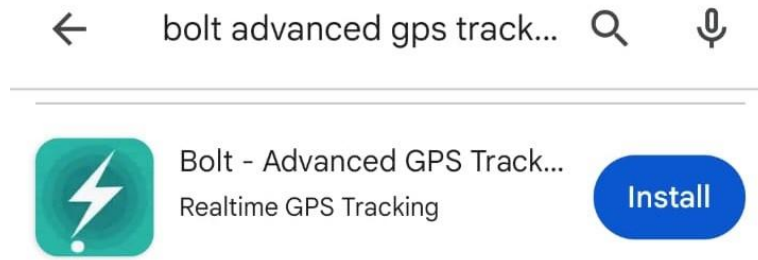

AMS P. OBUL REDDY PUBLIC SCHOOL - SCHOOL BUS TRACKING PROCEDURE

Step1: Install the App: Bolt Advanced GPS Tracking from Play Store

Step2: Once installation is completed then open the Bolt app

Step3: After opening the Bolt App then provide the Login Details